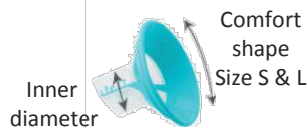

kitett®

KOLOR® Expression Kit

One-piece, soft, multi-size and fun breast shield.

COMFORTABLE

- Ergonomic and flexible shield
- Soft contact on the skin

EASY TO CLEAN

- The gasket cannot be lost
- Comfort shield fixed on the funnel

MULTI-SIZE

- 2 comfort shapes: S (Small) and L (Large)
- 4 inner diameters:

Size Guide available on request

Kolor Test

EXPRESSION KIT
SINGLE or DOUBLE

CE 0459 - 2011

BREASTFEEDING BY DTF MEDICAL

19, rue de la Presse - CS 60132
42003 Saint-Etienne Cedex 1 - France
Tél. : (33) 4 77 74 51 11 - Fax : (33) 4 77 79 67 72
E-mail : dtf@dtf.fr - www.dtf.fr