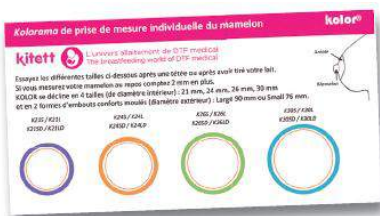

kitett®

KOLOR® Expression Kit

One-piece, soft, multi-size and fun breast shield.

COMFORTABLE

- Ergonomic and flexible shield
- Soft contact on the skin

EASY TO CLEAN

- The gasket cannot be lost
- Comfort shield fixed on the funnel

MULTI-SIZE

- 2 comfort shapes: S (Small) and L (Large)
- 4 inner diameters:

Size Guide available on request

Kolor Test

EXPRESSION KIT
SINGLE or DOUBLE

CE 0459 - 2011

BREASTFEEDING BY DTF MEDICAL

19, rue de la Presse - CS 60132
42003 Saint-Etienne Cedex 1 - France
Tél. : (33) 4 77 74 51 11 - Fax : (33) 4 77 79 67 72
E-mail : dtf@dtf.fr - www.dtf.fr